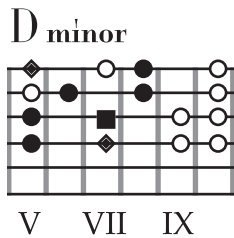

Summertime

George Gershwin

No Capo

♩ = 72

Am
Summertime, and the livin' is easy
Dm E7 F7 E7
Fish are jumpin' and the cotton is high
Am
Your daddy's rich, and your momma's good lookin'
C E7 Am E7
So hush little baby, don't you cry

Am
One of these mornings, you're gonna rise up singing
Dm E7 F7 E7
Then you'll spread your wings and you'll take to the sky
Am
But till that morning, there's a nothin' can harm you
C E7 Am E7
With daddy and mammy standing by

Summertime

George Gershwin