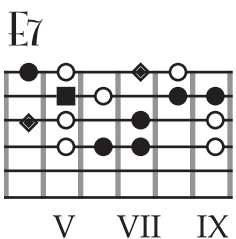

Summertime

George Gershwin

No Capo

♩ = 72

Am
Summertime, and the livin' is easy
Dm E7 F7 E7
Fish are jumpin' and the cotton is high
Am
Your daddy's rich, and your momma's good lookin'
C E7 Am E7
So hush little baby, don't you cry

Am
One of these mornings, you're gonna rise up singing
Dm E7 F7 E7
Then you'll spread your wings and you'll take to the sky
Am
But till that morning, there's a nothin' can harm you
C E7 Am E7
With daddy and mammy standing by

Summertime

George Gershwin