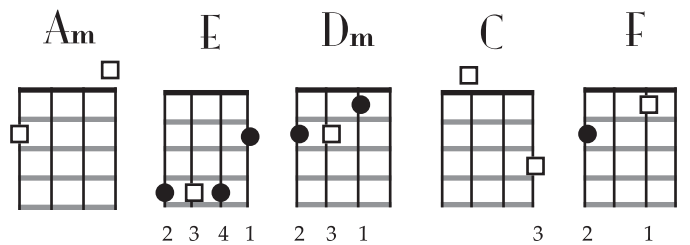

Summertime

George Gershwin

No Capo

♩ = 72

Am
Summertime, and the livin' is easy
Dm E7 F7 E7
Fish are jumpin' and the cotton is high
Am
Your daddy's rich, and your momma's good lookin'
C E7 Am E7
So hush little baby, don't you cry

Am
One of these mornings, you're gonna rise up singing
Dm E7 F7 E7
Then you'll spread your wings and you'll take to the sky
Am
But till that morning, there's a nothin' can harm you
C E7 Am E7
With daddy and mammy standing by

Summertime

George Gershwin