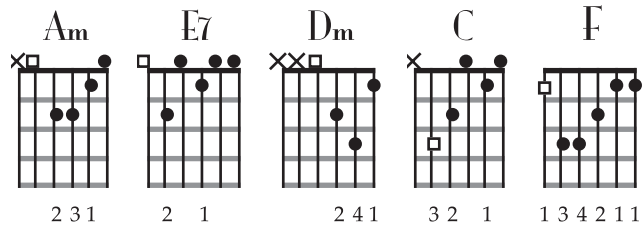

Summertime

George Gershwin

No Capo

♩ = 72

Am
Summertime, and the livin' is easy
Dm E7 F7 E7
Fish are jumpin' and the cotton is high
Am
Your daddy's rich, and your momma's good lookin'
C E7 Am E7
So hush little baby, don't you cry

Am
One of these mornings, you're gonna rise up singing
Dm E7 F7 E7
Then you'll spread your wings and you'll take to the sky
Am
But till that morning, there's a nothin' can harm you
C E7 Am E7
With daddy and mammy standing by

Summertime

George Gershwin