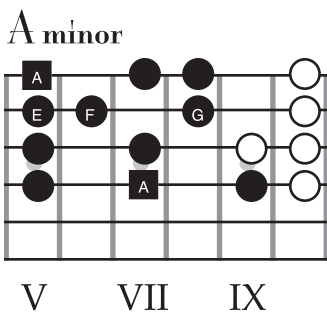

Summertime

George Gershwin

No Capo

♩ = 72

Am
Summertime, and the livin' is easy
Dm E7 F7 E7
Fish are jumpin' and the cotton is high
Am
Your daddy's rich, and your momma's good lookin'
C E7 Am E7
So hush little baby, don't you cry

Am
One of these mornings, you're gonna rise up singing
Dm E7 F7 E7
Then you'll spread your wings and you'll take to the sky
Am
But till that morning, there's a nothin' can harm you
C E7 Am E7
With daddy and mammy standing by

Summertime

George Gershwin