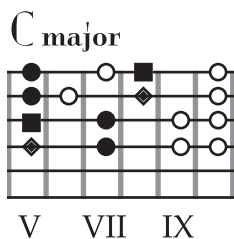

Summertime

George Gershwin

No Capo

♩ = 72

Am
Summertime, and the livin' is easy
Dm E7 F7 E7
Fish are jumpin' and the cotton is high
Am
Your daddy's rich, and your momma's good lookin'
C E7 Am E7
So hush little baby, don't you cry

Am
One of these mornings, you're gonna rise up singing
Dm E7 F7 E7
Then you'll spread your wings and you'll take to the sky
Am
But till that morning, there's a nothin' can harm you
C E7 Am E7
With daddy and mammy standing by

Summertime

George Gershwin