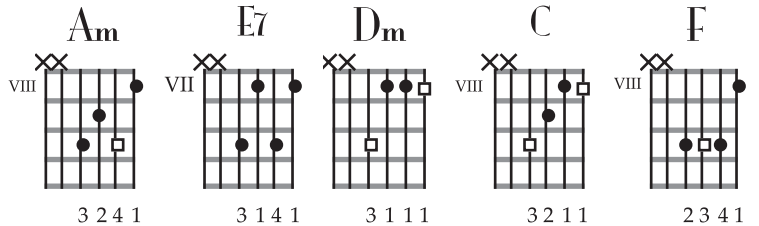

Summertime

George Gershwin

No Capo

♩ = 72

Am
Summertime, and the livin' is easy
Dm E7 F7 E7
Fish are jumpin' and the cotton is high
Am
Your daddy's rich, and your momma's good lookin'
C E7 Am E7
So hush little baby, don't you cry

Am
One of these mornings, you're gonna rise up singing
Dm E7 F7 E7
Then you'll spread your wings and you'll take to the sky
Am
But till that morning, there's a nothin' can harm you
C E7 Am E7
With daddy and mammy standing by

Summertime

George Gershwin