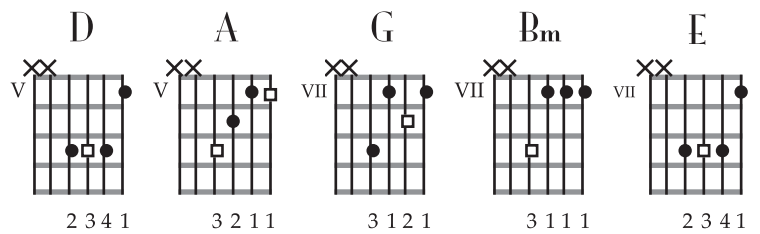

Wildflowers

Tom Petty
Wildflowers (1994)
Capo III

♩ = 84

G D A D
You belong among the wildflowers
G D A D
You belong in a boat out at sea
G D A D
Sail away, kill off the hours
G D A D + 3 bars of D
You belong somewhere you feel free

G D A D
Run away, find you a lover
G D A
Go away somewhere all bright and new
G D A D
I have seen no other
G D A D
Who compares with you

G D A D
You belong among the wildflowers
G D A
You belong in a boat out at sea
G D A D
You belong with your love on your arm
G D A D + 3 bars of D
You belong somewhere you feel free

:|G D |Bm E |A | | |G |Bm |A | | :||A | | |
G D A D
Run away, go find a lover
G D A D
Run away, let your heart be your guide
G D A D
You deserve the deepest of cover
G D A D
You belong in that home by and by

G D A D
You belong among the wildflowers
G D A
You belong somewhere close to me
G D A D
Far away from your trouble and worry
G D A D
You belong somewhere you feel free
G D A D + 3 bars of D
You belong somewhere you feel free