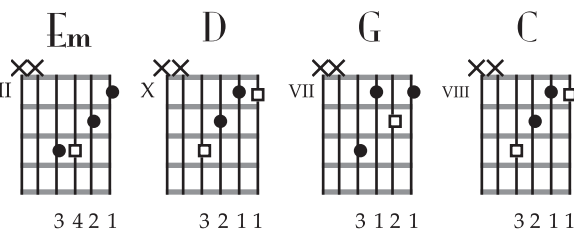

Em G
See this ancient riverbed
D C
See where all the follies led
Em D Em
Down by the water, (and) down by the old main drag

Em G
I was just some towhead teen
D C
Feelin' 'round for fingers to get in-between
Em D Em
Down by the water, down by the old main drag

Em D Em
The season rubs me wrong
Em D C
The summer swells anon

Em G
So knock me down, tear me up
D C
But I would bear it all broken just to fill my cup
Em D Em
Down by the water and down by the old main drag

| C | Em | C | Em D |

Em G
Sweet descend this rabble 'round
D C
the pretty little patter of a seaport town
Em D Em
Rolling in the water and rolling down the old main drag

Em G
All dolled up in gabardine
D C
The lash-flashing Leda of pier nineteen
Em D Em
Queen of the water and queen of the old main drag

CHORUS

| C | Em | C | Em D |

| Em | G | D | C | Em | D | Em | D |

CHORUS

Down by the Water

Decembrists
The King is Dead (2011)
♩ = 126
No Capo

Intro/Bridge

Verse