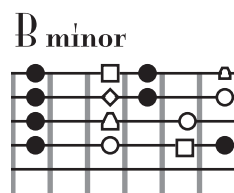

Comes a Time

Neil Young
Comes a Time (1978)
No Capo

G Bm
Comes a time, When your driftin'
D Am C
Comes a time, When you settle down
G Bm
Comes a light, Feelin's liftin'
D Am C
Lift that baby right up off the ground

$\text{♩} = 80$

Verse

Chorus

G F C G
Oh, this old world keeps spinnin' 'round
F C G
It's a wonder tall trees ain't laying down
Dm G
There comes a time

G Bm
You and I, We were captured
D Am C
We took our souls, And we flew away
G Bm
We were right, We were giving
D Am C
That's how we kept what we gave away

Mando Chords

CHORUS

V VII IX

V VII IX

V VII IX

V VII IX

V VII IX

V VII IX