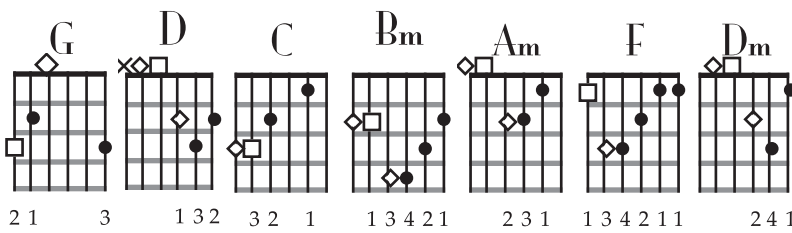

Comes a Time

Neil Young
Comes a Time (1978)
No Capo

G Bm
Comes a time, When your driftin'
D Am C
Comes a time, When you settle down
G Bm
Comes a light, Feelin's liftin'
D Am C
Lift that baby right up off the ground

$\text{♩} = 80$

Verse

Chorus

G F C G
Oh, this old world keeps spinnin' 'round
F C G
It's a wonder tall trees ain't laying down
Dm G
There comes a time

G Bm
You and I, We were captured
D Am C
We took our souls, And we flew away
G Bm
We were right, We were giving
D Am C
That's how we kept what we gave away

Mando Chords

CHORUS

V VII IX

V VII IX

V VII IX

V VII IX

V VII IX

V VII IX