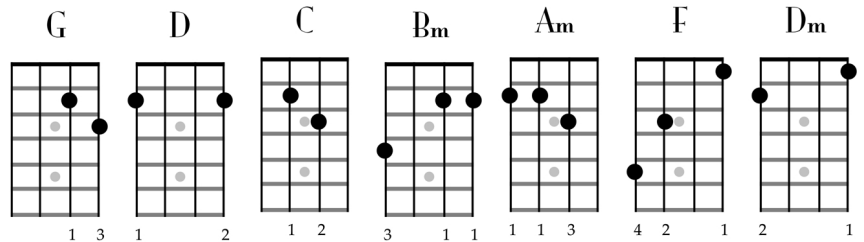

Comes a Time

Neil Young
Comes a Time (1978)
No Capo

G Bm
Comes a time, When your driftin'
D Am C
Comes a time, When you settle down
G Bm
Comes a light, Feelin's liftin'
D Am C
Lift that baby right up off the ground

$\text{♩} = 80$

Verse

Chorus

G F C G
Oh, this old world keeps spinnin' 'round
F C G
It's a wonder tall trees ain't laying down
Dm G
There comes a time

G Bm
You and I, We were captured
D Am C
We took our souls, And we flew away
G Bm
We were right, We were giving
D Am C
That's how we kept what we gave away

Mando Chords

CHORUS

V VII IX

V VII IX

V VII IX

V VII IX

V VII IX

V VII IX