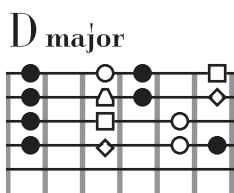

Comes a Time

Neil Young
Comes a Time (1978)
No Capo

G Bm
Comes a time, When your driftin'
D Am C
Comes a time, When you settle down
G Bm
Comes a light, Feelin's liftin'
D Am C
Lift that baby right up off the ground

$\text{♩} = 80$

Verse

Chorus

G F C G
Oh, this old world keeps spinnin' 'round
F C G
It's a wonder tall trees ain't laying down
Dm G
There comes a time

G Bm
You and I, We were captured
D Am C
We took our souls, And we flew away
G Bm
We were right, We were giving
D Am C
That's how we kept what we gave away

Mando Chords

CHORUS

V VII IX

V VII IX

V VII IX

V VII IX

V VII IX

V VII IX