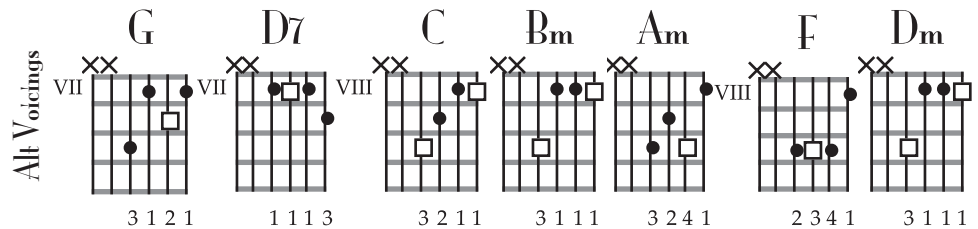

CHORUS

V VII IX