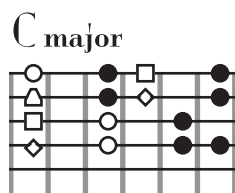

Comes a Time

Neil Young
Comes a Time (1978)
No Capo

G Bm
Comes a time, When your driftin'
D Am C
Comes a time, When you settle down
G Bm
Comes a light, Feelin's liftin'
D Am C
Lift that baby right up off the ground

$\text{♩} = 80$

Verse

Chorus

G F C G
Oh, this old world keeps spinnin' 'round
F C G
It's a wonder tall trees ain't laying down
Dm G
There comes a time

G Bm
You and I, We were captured
D Am C
We took our souls, And we flew away
G Bm
We were right, We were giving
D Am C
That's how we kept what we gave away

Mando Chords

CHORUS

V VII IX

V VII IX

V VII IX

V VII IX

V VII IX

V VII IX