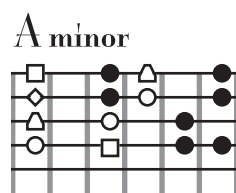

Comes a Time

Neil Young
Comes a Time (1978)
No Capo

G Bm
Comes a time, When your driftin'
D Am C
Comes a time, When you settle down
G Bm
Comes a light, Feelin's liftin'
D Am C
Lift that baby right up off the ground

$\text{♩} = 80$

Verse

Chorus

G F C G
Oh, this old world keeps spinnin' 'round
F C G
It's a wonder tall trees ain't laying down
Dm G
There comes a time

G Bm
You and I, We were captured
D Am C
We took our souls, And we flew away
G Bm
We were right, We were giving
D Am C
That's how we kept what we gave away

Mando Chords

CHORUS

V VII IX

V VII IX

V VII IX

V VII IX

V VII IX

V VII IX