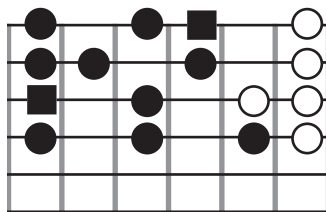

D major

VII IX XII