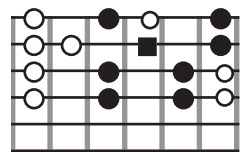

Angel from Montgomery

John Prine
Streetlights, Bonnie Raitt (1974)
Capo II

D G D G
I am an old woman named after my mother
D G A D
My old man is another child that's grown old
D G D G
If dreams were lightning, thunder were desire
D G A D
This old house would have burnt down a long time ago

♩ = 63

Verse

D G D G D G A D

Chorus

D C G D D C A D

D C G D
Make me an angel that flies from montgomery
D C G D
Make me a poster of an old rodeo
D C G D
Just give me one thing that I can hold on to
D C A D
To believe in this living is just a hard way to go

D G D G
When I was a young girl well, I had me a cowboy
D G A D
He weren't much to look at, just free rambling man
D G D G
But that was a long time and no matter how I try
D G A D
The years just flow by like a broken down dam.

CHORUS

D G D G
There's flies in the kitchen I can hear 'em there buzzing
D G A D
And I ain't done nothing since I woke up today.
D G D G
How the hell can a person go to work in the morning
D G A D
And come home in the evening and have nothing to say?

D major

VII IX XII

A major

VII IX XII

CHORUS

G major

VII IX XII

C major

V VII IX

D major

VII IX XII