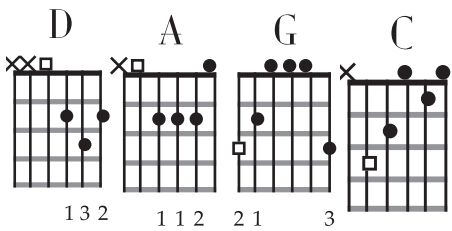

Angel from Montgomery

John Prine
Streetlights, Bonnie Raitt (1974)
Capo II

D G D G
I am an old woman named after my mother
D G A D
My old man is another child that's grown old
D G D G
If dreams were lightning, thunder were desire
D G A D
This old house would have burnt down a long time ago

♩ = 63

Verse

D G D G D G A D

Chorus

D C G D D C A D

D C G D
Make me an angel that flies from montgomery
D C G D
Make me a poster of an old rodeo
D C G D
Just give me one thing that I can hold on to
D C A D
To believe in this living is just a hard way to go

D G D G
When I was a young girl well, I had me a cowboy
D G A D
He weren't much to look at, just free rambling man
D G D G
But that was a long time and no matter how I try
D G A D
The years just flow by like a broken down dam.