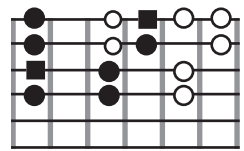

Angel from Montgomery

John Prine
Streetlights, Bonnie Raitt (1974)
Capo II

D G D G
I am an old woman named after my mother
D G A D
My old man is another child that's grown old
D G D G
If dreams were lightning, thunder were desire
D G A D
This old house would have burnt down a long time ago

♩ = 63

Verse

D G D G D G A D

Chorus

D C G D D C A D

D C G D
Make me an angel that flies from montgomery
D C G D
Make me a poster of an old rodeo
D C G D
Just give me one thing that I can hold on to
D C A D
To believe in this living is just a hard way to go

D G D G
When I was a young girl well, I had me a cowboy
D G A D
He weren't much to look at, just free rambling man
D G D G
But that was a long time and no matter how I try
D G A D
The years just flow by like a broken down dam.

CHORUS

D G D G
There's flies in the kitchen I can hear 'em there buzzing
D G A D
And I ain't done nothing since I woke up today.
D G D G
How the hell can a person go to work in the morning
D G A D
And come home in the evening and have nothing to say?

D major

VII IX XII

A major

VII IX XII

CHORUS

G major

VII IX XII

C major

V VII IX

D major

VII IX XII