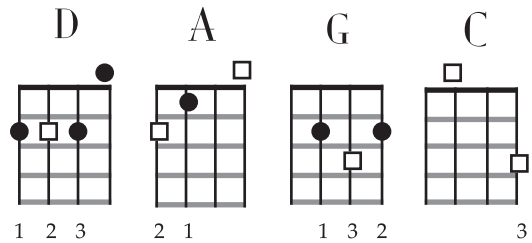

Angel from Montgomery

John Prine
Streetlights, Bonnie Raitt (1974)
Capo II

D G D G
I am an old woman named after my mother
D G A D
My old man is another child that's grown old
D G D G
If dreams were lightning, thunder were desire
D G A D
This old house would have burnt down a long time ago

♩ = 63

Verse

D G D G D G A D

Chorus

D C G D D C A D

D C G D
Make me an angel that flies from montgomery
D C G D
Make me a poster of an old rodeo
D C G D
Just give me one thing that I can hold on to
D C A D
To believe in this living is just a hard way to go

D G D G
When I was a young girl well, I had me a cowboy
D G A D
He weren't much to look at, just free rambling man
D G D G
But that was a long time and no matter how I try
D G A D
The years just flow by like a broken down dam.