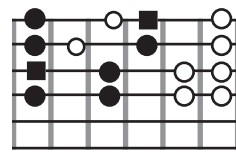

Angel from Montgomery

John Prine
Streetlights, Bonnie Raitt (1974)
Capo II

D G D G
I am an old woman named after my mother
D G A D
My old man is another child that's grown old
D G D G
If dreams were lightning, thunder were desire
D G A D
This old house would have burnt down a long time ago

♩ = 63

Verse

D G D G D G A D

Chorus

D C G D D C A D

D C G D
Make me an angel that flies from montgomery
D C G D
Make me a poster of an old rodeo
D C G D
Just give me one thing that I can hold on to
D C A D
To believe in this living is just a hard way to go

D G D G
When I was a young girl well, I had me a cowboy
D G A D
He weren't much to look at, just free rambling man
D G D G
But that was a long time and no matter how I try
D G A D
The years just flow by like a broken down dam.

CHORUS

D G D G
There's flies in the kitchen I can hear 'em there buzzing
D G A D
And I ain't done nothing since I woke up today.
D G D G
How the hell can a person go to work in the morning
D G A D
And come home in the evening and have nothing to say?

D major

VII IX XII

A major

VII IX XII

CHORUS

G major

VII IX XII

C major

V VII IX

D major

VII IX XII