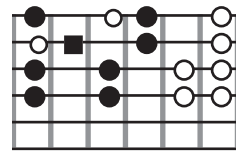

CHORUS

G major