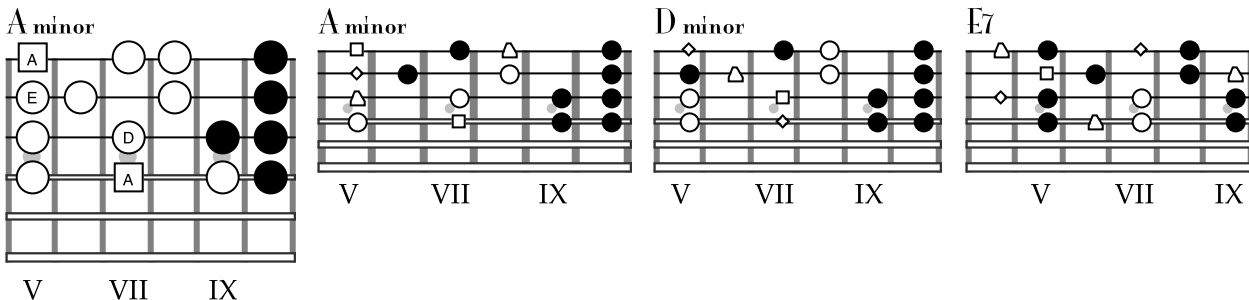

Ice Cream Man

Tom Waits
Closing Time (1973)
Capo III

Am G F7 E7
Well, I take 'em by your house about two forty-five
Am G F7 E7
Sidewalk sundaes, strawberry surprise
Am Dm
I got a cherry popsickle, right on time
E7
A big stick, mama, that'll blow your mind

Am G F7 E7
'Cuz I'm an Ice Cream Man
Am G F7 E7
I'm a one-man band
Am G F7 E7 Am G F7 E7
I'm an Ice Cream Man, honey, I'll be good to you.

Am G F7 E7
If you meet me in the alley, baby, don't you fret
Am G F7 E7
Come back around, and don't forget
Am Dm
When you're tired and you're hungry, and you want somethin' cool
E7
Got somethin' better than a swimmin' pool

CHORUS

Am G F7 E7
If you see me comin', and you ain't got no change
Am G F7 E7
Don't worry, baby, it can be arranged
Am Dm
Show me you can smile, baby, just for me
E7
Feed you with a drumstick, I'll do it for free

CHORUS

$\text{♩} = 92$

Verse

Am G F E Am G F E

Am Dm E

Chorus

Am G F E 4x