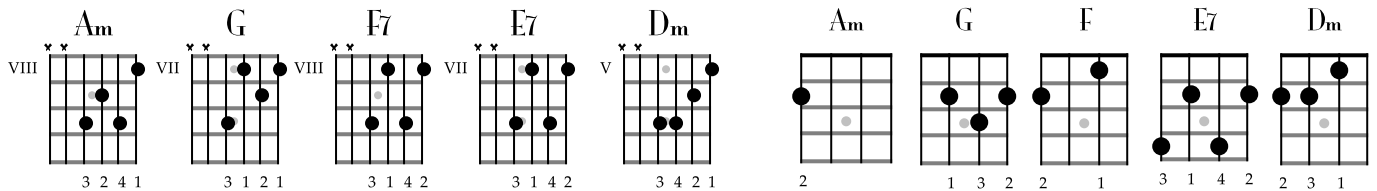

Ice Cream Man

Tom Waits
Closing Time (1973)
Capo III

Am G F7 E7
Well, I take 'em by your house about two forty-five
Am G F7 E7
Sidewalk sundaes, strawberry surprise
Am Dm
I got a cherry popsickle, right on time
E7
A big stick, mama, that'll blow your mind

Am G F7 E7
'Cuz I'm an Ice Cream Man
Am G F7 E7
I'm a one-man band
Am G F7 E7 Am G F7 E7
I'm an Ice Cream Man, honey, I'll be good to you.

Am G F7 E7
If you meet me in the alley, baby, don't you fret
Am G F7 E7
Come back around, and don't forget
Am Dm
When you're tired and you're hungry, and you want somethin' cool
E7
Got somethin' better than a swimmin' pool

CHORUS

Am G F7 E7
If you see me comin', and you ain't got no change
Am G F7 E7
Don't worry, baby, it can be arranged
Am Dm
Show me you can smile, baby, just for me
E7
Feed you with a drumstick, I'll do it for free

CHORUS

$\text{♩} = 92$

Verse

Am G F E Am G F E

Am Dm E

Chorus

Am G F E 4x