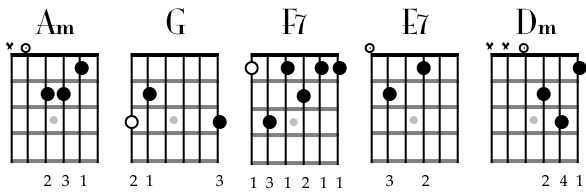

Ice Cream Man

Tom Waits
Closing Time (1973)
Capo III

Am G F7 E7
Well, I take 'em by your house about two forty-five
Am G F7 E7
Sidewalk sundaes, strawberry surprise
Am Dm
I got a cherry popsickle, right on time
E7
A big stick, mama, that'll blow your mind

Am G F7 E7
'Cuz I'm an Ice Cream Man
Am G F7 E7
I'm a one-man band
Am G F7 E7 Am G F7 E7
I'm an Ice Cream Man, honey, I'll be good to you.

Am G F7 E7
If you meet me in the alley, baby, don't you fret
Am G F7 E7
Come back around, and don't forget
Am Dm
When you're tired and you're hungry, and you want somethin' cool
E7
Got somethin' better than a swimmin' pool

CHORUS

Am G F7 E7
If you see me comin', and you ain't got no change
Am G F7 E7
Don't worry, baby, it can be arranged
Am Dm
Show me you can smile, baby, just for me
E7
Feed you with a drumstick, I'll do it for free