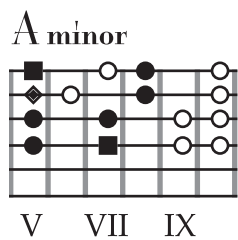

Summertime

George Gershwin

No Capo

♩ = 72

Am
Summertime, and the livin' is easy
Dm E7 F7 E7
Fish are jumpin' and the cotton is high
Am
Your daddy's rich, and your momma's good lookin'
C E7 Am E7
So hush little baby, don't you cry

Am
One of these mornings, you're gonna rise up singing
Dm E7 F7 E7
Then you'll spread your wings and you'll take to the sky
Am
But till that morning, there's a nothin' can harm you
C E7 Am E7
With daddy and mammy standing by

Am

1

4

Dm E7F7 E7

5

Am

9

C E7 Am E7

13