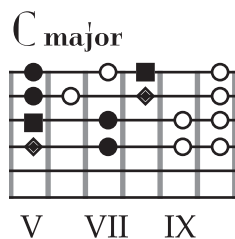

Summertime

George Gershwin

No Capo

♩ = 72

Am
Summertime, and the livin' is easy
Dm E7 F7 E7
Fish are jumpin' and the cotton is high
Am
Your daddy's rich, and your momma's good lookin'
C E7 Am E7
So hush little baby, don't you cry

Am
One of these mornings, you're gonna rise up singing
Dm E7 F7 E7
Then you'll spread your wings and you'll take to the sky
Am
But till that morning, there's a nothin' can harm you
C E7 Am E7
With daddy and mammy standing by

Am

1

4

Dm E7F7 E7

5

Am

9

C E7 Am E7

13