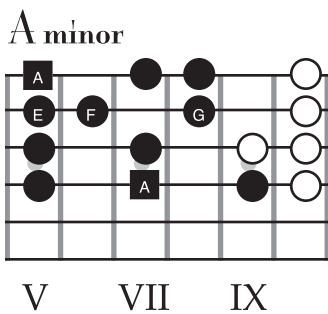

Summertime

George Gershwin

No Capo

♩ = 72

Am
Summertime, and the livin' is easy
Dm E7 F7 E7
Fish are jumpin' and the cotton is high
Am
Your daddy's rich, and your momma's good lookin'
C E7 Am E7
So hush little baby, don't you cry

Am
One of these mornings, you're gonna rise up singing
Dm E7 F7 E7
Then you'll spread your wings and you'll take to the sky
Am
But till that morning, there's a nothin' can harm you
C E7 Am E7
With daddy and mammy standing by

Am

1

4

Dm E7F7 E7

5

Am

9

C E7 Am E7

13