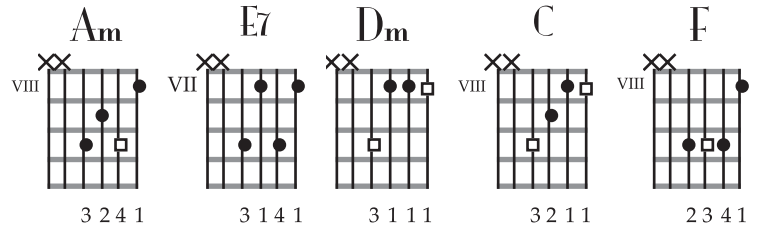

Summertime

George Gershwin

No Capo

♩ = 72

Am
Summertime, and the livin' is easy
Dm E7 F7 E7
Fish are jumpin' and the cotton is high
Am
Your daddy's rich, and your momma's good lookin'
C E7 Am E7
So hush little baby, don't you cry

Am
One of these mornings, you're gonna rise up singing
Dm E7 F7 E7
Then you'll spread your wings and you'll take to the sky
Am
But till that morning, there's a nothin' can harm you
C E7 Am E7
With daddy and mammy standing by

Am

1

4

Dm E7F7 E7

5

Am

9

C E7 Am E7

13