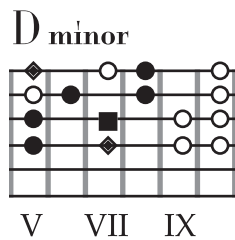

Summertime

George Gershwin

No Capo

♩ = 72

Am
Summertime, and the livin' is easy
Dm E7 F7 E7
Fish are jumpin' and the cotton is high
Am
Your daddy's rich, and your momma's good lookin'
C E7 Am E7
So hush little baby, don't you cry

Am
One of these mornings, you're gonna rise up singing
Dm E7 F7 E7
Then you'll spread your wings and you'll take to the sky
Am
But till that morning, there's a nothin' can harm you
C E7 Am E7
With daddy and mammy standing by

Am

1

4

Dm E7F7 E7

5

Am

9

C E7 Am E7

13