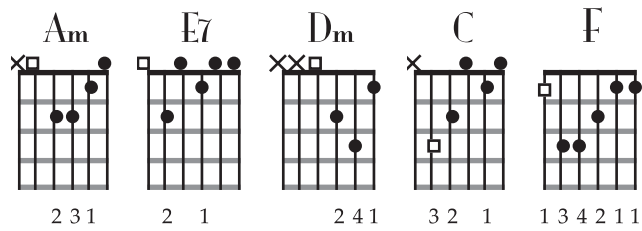

# Summertime

George Gershwin

No Capo

♩ = 72

Am  
Summertime, and the livin' is easy  
Dm E7 F7 E7  
Fish are jumpin' and the cotton is high  
Am  
Your daddy's rich, and your momma's good lookin'  
C E7 Am E7  
So hush little baby, don't you cry

Am  
One of these mornings, you're gonna rise up singing  
Dm E7 F7 E7  
Then you'll spread your wings and you'll take to the sky  
Am  
But till that morning, there's a nothin' can harm you  
C E7 Am E7  
With daddy and mammy standing by