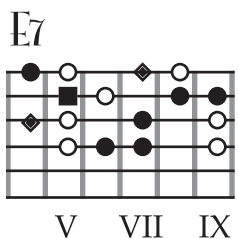

Summertime

George Gershwin

No Capo

♩ = 72

Am
Summertime, and the livin' is easy
Dm E7 F7 E7
Fish are jumpin' and the cotton is high
Am
Your daddy's rich, and your momma's good lookin'
C E7 Am E7
So hush little baby, don't you cry

Am
One of these mornings, you're gonna rise up singing
Dm E7 F7 E7
Then you'll spread your wings and you'll take to the sky
Am
But till that morning, there's a nothin' can harm you
C E7 Am E7
With daddy and mammy standing by

Am

1

4

Dm E7F7 E7

5

Am

9

C E7 Am E7

13