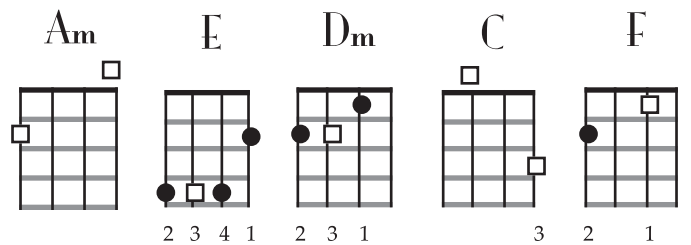

Summertime

George Gershwin

No Capo

♩ = 72

Am
Summertime, and the livin' is easy
Dm E7 F7 E7
Fish are jumpin' and the cotton is high
Am
Your daddy's rich, and your momma's good lookin'
C E7 Am E7
So hush little baby, don't you cry

Am
One of these mornings, you're gonna rise up singing
Dm E7 F7 E7
Then you'll spread your wings and you'll take to the sky
Am
But till that morning, there's a nothin' can harm you
C E7 Am E7
With daddy and mammy standing by

Am

1

4

Dm E7F7 E7

5

Am

9

C E7 Am E7

13