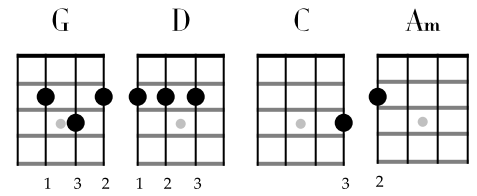

# Friend of the Devil

Jerry Garcia, John Dawson, Lyrics by Robert Hunter

American Beauty

No Capo

G C  
I lit out from Reno. I was trailed by twenty hounds  
G C  
Didn't get to sleep last night 'till the morning came around

## CHORUS

G C  
I ran down to the levee but the devil caught me there  
G C  
He took my twenty dollar bill and vanished in the air

## CHORUS

D  
Got two reasons why I cry away each lonely night,  
C  
The first one's named Sweet Anne Marie, and she's my hearts delight.  
D  
The second one is prison, babe, the sheriff's on my trail,  
Am C D  
And if he catches up with me, I'll spend my life in jail.

# Friend of the Devil

The image displays several guitar chord diagrams. At the top left is a G major chord diagram with notes A, C, and D on the strings, and frets V, VII, and IX. To its right are two rows of diagrams for G major, D major, C major, and A minor, each with frets V, VII, and IX. Below these are four diagrams for G, D7, C, and Am with their respective fingerings: G (3 1 2 1), D7 (1 1 1 3), C (3 2 1 1), and Am (3 2 4 1).