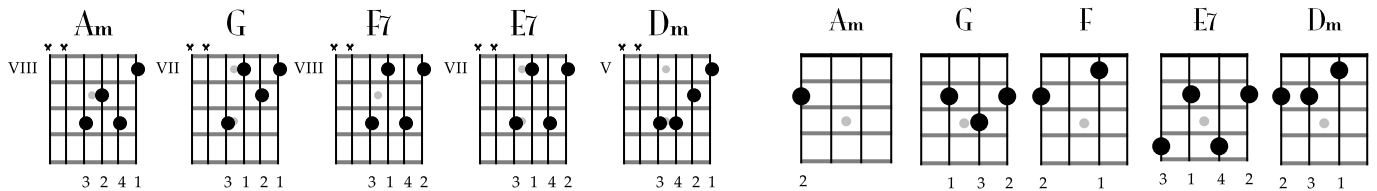

Ice Cream Man

Tom Waits
Closing Time (1973)
Capo III

Am G F7 E7
Well, I take 'em by your house about two forty-five
Am G F7 E7
Sidewalk sundaes, strawberry surprise
Am Dm
I got a cherry popsickle, right on time
E7
A big stick, mama, that'll blow your mind

Am G F7 E7
'Cuz I'm an Ice Cream Man
Am G F7 E7
I'm a one-man band
Am G F7 E7 Am G F7 E7
I'm an Ice Cream Man, honey, I'll be good to you.

Am G F7 E7
If you meet me in the alley, baby, don't you fret
Am G F7 E7
Come back around, and don't forget
Am Dm
When you're tired and you're hungry, and you want somethin' cool
E7
Got somethin' better than a swimmin' pool

CHORUS

Am G F7 E7
If you see me comin', and you ain't got no change
Am G F7 E7
Don't worry, baby, it can be arranged
Am Dm
Show me you can smile, baby, just for me
E7
Feed you with a drumstick, I'll do it for free

CHORUS

$\text{♩} = 92$
Verse
Am G F E Am G F E
Chorus
Am G F E 4x