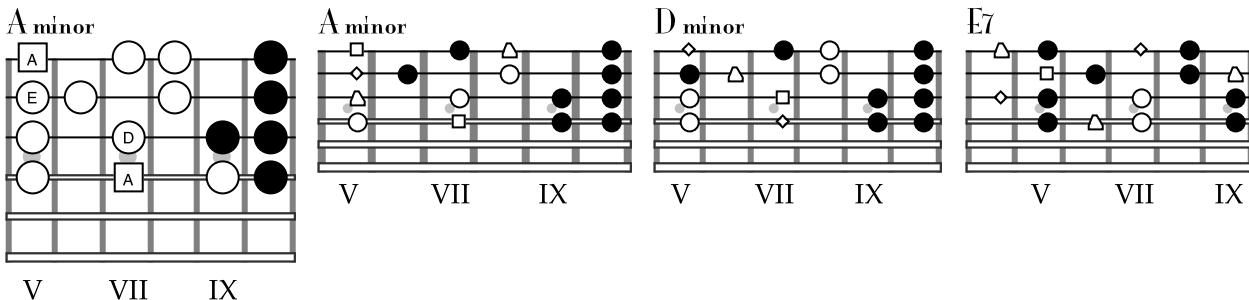

Ice Cream Man

Tom Waits
Closing Time (1973)
Capo III

Am G F7 E7
Well, I take 'em by your house about two forty-five
Am G F7 E7
Sidewalk sundaes, strawberry surprise
Am Dm
I got a cherry popsickle, right on time
E7
A big stick, mama, that'll blow your mind

Am G F7 E7
'Cuz I'm an Ice Cream Man
Am G F7 E7
I'm a one-man band
Am G F7 E7 Am G F7 E7
I'm an Ice Cream Man, honey, I'll be good to you.

Am G F7 E7
If you meet me in the alley, baby, don't you fret
Am G F7 E7
Come back around, and don't forget
Am Dm
When you're tired and you're hungry, and you want somethin' cool
E7
Got somethin' better than a swimmin' pool

CHORUS

Am G F7 E7
If you see me comin', and you ain't got no change
Am G F7 E7
Don't worry, baby, it can be arranged
Am Dm
Show me you can smile, baby, just for me
E7
Feed you with a drumstick, I'll do it for free

CHORUS

$\text{♩} = 92$
Verse
Am G F E Am G F E
Chorus
Am G F E 4x