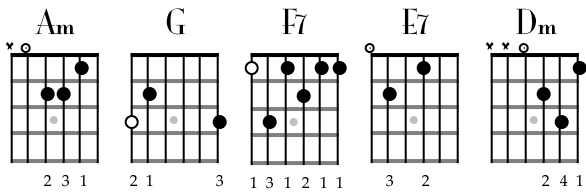

# Ice Cream Man

Tom Waits  
Closing Time (1973)  
Capo III

Am G F7 E7  
Well, I take 'em by your house about two forty-five  
Am G F7 E7  
Sidewalk sundaes, strawberry surprise  
Am Dm  
I got a cherry popsickle, right on time  
E7  
A big stick, mama, that'll blow your mind

Am G F7 E7  
'Cuz I'm an Ice Cream Man  
Am G F7 E7  
I'm a one-man band  
Am G F7 E7 Am G F7 E7  
I'm an Ice Cream Man, honey, I'll be good to you.

Am G F7 E7  
If you meet me in the alley, baby, don't you fret  
Am G F7 E7  
Come back around, and don't forget  
Am Dm  
When you're tired and you're hungry, and you want somethin' cool  
E7  
Got somethin' better than a swimmin' pool

## CHORUS

Am G F7 E7  
If you see me comin', and you ain't got no change  
Am G F7 E7  
Don't worry, baby, it can be arranged  
Am Dm  
Show me you can smile, baby, just for me  
E7  
Feed you with a drumstick, I'll do it for free

## CHORUS

$\text{♩} = 92$   
Verse  
Am G F E Am G F E  
Chorus  
Am G F E 4x