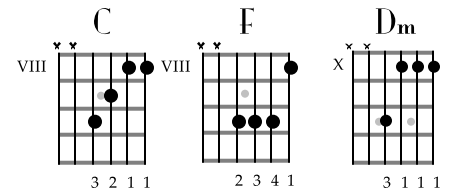

C Dm
Coulda held on to that long smooth neck
F C
Let your hand remember every fret
Dm F
Fingers touching each shiny string
Dm F
But you let go of everything
C
Drunken angel

Dm
Drunken angel
F C
You're on the other side **x2**

C Dm
Followers would cling to you
F C
Hang around just to meet you
Dm F
Some threw roses at your feet
Dm F
And watch you pass out on the street
C
Drunken angel

C Dm
Feed you and pay off all your debts
F C
Kiss your brow, taste your sweat
Dm F
Write about your soul, your guts
Dm F
Criticize you and wish you luck
C
Drunken angel

♩ = 76

Verse

C Dm F C Dm F

Chorus

Dm F C Dm F C

Drunken Angel

CHORUS

C Dm
Some kind of saviour singing the blues
F C
A derelict in your duct tape shoes
Dm F
Your orphan clothes and your long dark hair
Dm F
Looking like you didn't care
C
Drunken angel

C Dm
Blood spilled out from the hole in your heart
F C
Over the strings of your guitar
Dm F
The worn down places in the wood
Dm F
That once had made you feel so good
C
Drunken angel

CHORUS

VERSE 1