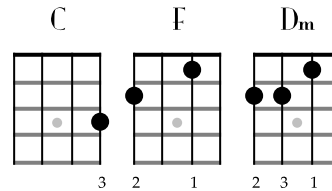

C Dm
Coulda held on to that long smooth neck
F C
Let your hand remember every fret
Dm F
Fingers touching each shiny string
Dm F
But you let go of everything
C
Drunken angel

Dm
Drunken angel
F C
You're on the other side **x2**

C Dm
Followers would cling to you
F C
Hang around just to meet you
Dm F
Some threw roses at your feet
Dm F
And watch you pass out on the street
C
Drunken angel

C Dm
Feed you and pay off all your debts
F C
Kiss your brow, taste your sweat
Dm F
Write about your soul, your guts
Dm F
Criticize you and wish you luck
C
Drunken angel

♩ = 76

Verse

C Dm F C Dm F

Chorus

Dm F C Dm F C

Drunken Angel

CHORUS

C Dm
Some kind of saviour singing the blues
F C
A derelict in your duct tape shoes
Dm F
Your orphan clothes and your long dark hair
Dm F
Looking like you didn't care
C
Drunken angel

C Dm
Blood spilled out from the hole in your heart
F C
Over the strings of your guitar
Dm F
The worn down places in the wood
Dm F
That once had made you feel so good
C
Drunken angel

CHORUS

VERSE 1