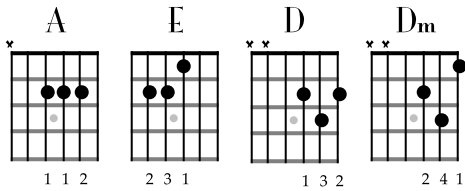

Blue Moon of Kentucky

Bill Monroe

C F
 Blue moon of Kentucky keep on shining
 C G
 Shine on the one that's gone and proved untrue
 C F
 Blue moon of Kentucky keep on shining
 C G C
 Shine on, the one that's gone and left me blue

 F C
 It was on a moonlight night the stars were shining bright
 F C G
 When they whispered from on high your love has said good-bye
 C F
 Blue moon of Kentucky keep on shining
 C G C
 Shine on, the one that's gone and said good-bye

Blue Moon of Kentucky

Bill Monroe as performed by Elvis Presley

A D
Blue moon, Blue moon

A E
Blue moon, keep shining bright

A A7
blue moon, keep on shining bright

D Dm
You gonna bring me back my baby tonight

D A
Well, it was on one moonlight night, stars shining bright

D A E
Whisper on high, love said goodbye

A D
Blue moon of Kentucky just keep on shining

A E A
Shine on, the one that's gone and left me blue

Intro