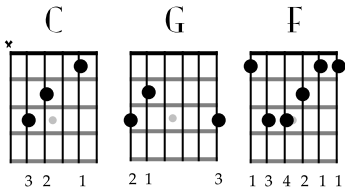

Blue Moon of Kentucky

Bill Monroe

C F
 Blue moon of Kentucky keep on shining
 C G
 Shine on the one that's gone and proved untrue
 C F
 Blue moon of Kentucky keep on shining
 C G C
 Shine on, the one that's gone and left me blue

 F C
 It was on a moonlight night the stars were shining bright
 F C G
 When they whispered from on high your love has said good-bye
 C F
 Blue moon of Kentucky keep on shining
 C G C
 Shine on, the one that's gone and said good-bye

Blue Moon of Kentucky

Bill Monroe as performed by Elvis Presley

A D
Blue moon, Blue moon

A E
Blue moon, keep shining bright

A A7
blue moon, keep on shining bright

D Dm
You gonna bring me back my baby tonight

A E A
Blue moon, keep shining bright

A D
I said, blue moon of Kentucky keep on shining

A E
Shine on the one that's gone and left me blue

A D
I said, blue moon of Kentucky keep on shining

A E A
Shine on, the one that's gone and left me blue