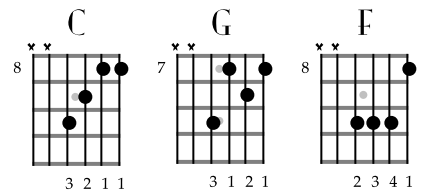

Blue Moon of Kentucky

Bill Monroe

C F
 Blue moon of Kentucky keep on shining
 C G
 Shine on the one that's gone and proved untrue
 C F
 Blue moon of Kentucky keep on shining
 C G C
 Shine on, the one that's gone and left me blue

 F C
 It was on a moonlight night the stars were shining bright
 F C G
 When they whispered from on high your love has said good-bye
 C F
 Blue moon of Kentucky keep on shining
 C G C
 Shine on, the one that's gone and said good-bye

Blue Moon of Kentucky

Bill Monroe as performed by Elvis Presley

A D
Blue moon, Blue moon

A E
Blue moon, keep shining bright

A A7
blue moon, keep on shining bright

D Dm
You gonna bring me back my baby tonight

A E A
Blue moon, keep shining bright

A D
I said, blue moon of Kentucky keep on shining

A E
Shine on the one that's gone and left me blue

A D
I said, blue moon of Kentucky keep on shining

A E A
Shine on, the one that's gone and left me blue