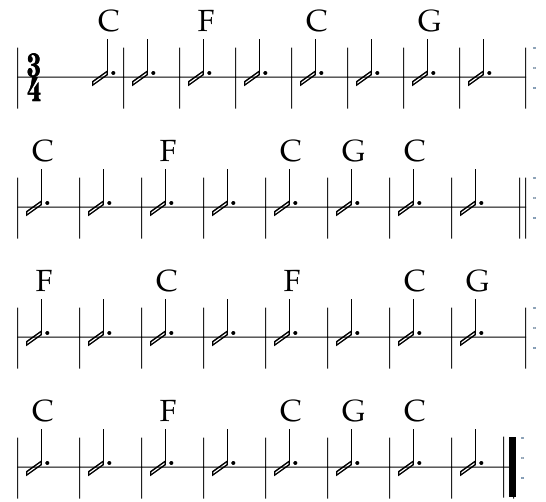

Blue Moon of Kentucky

Bill Monroe

C F
 Blue moon of Kentucky keep on shining
 C G
 Shine on the one that's gone and proved untrue
 C F
 Blue moon of Kentucky keep on shining
 C G C
 Shine on, the one that's gone and left me blue

 F C
 It was on a moonlight night the stars were shining bright
 F C G
 When they whispered from on high your love has said good-bye
 C F
 Blue moon of Kentucky keep on shining
 C G C
 Shine on, the one that's gone and said good-bye

Blue Moon of Kentucky

Bill Monroe as performed by Elvis Presley

A D
Blue moon, Blue moon

A E
Blue moon, keep shining bright

A A7
blue moon, keep on shining bright

D Dm
You gonna bring me back my baby tonight