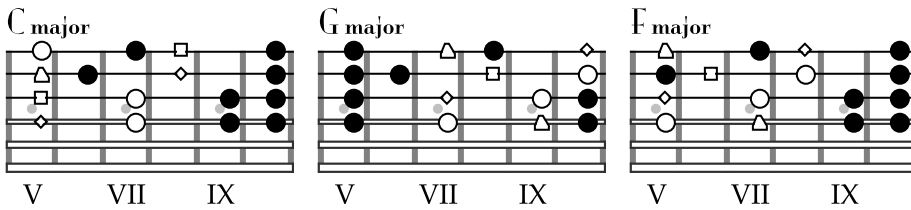

Blue Moon of Kentucky

Bill Monroe

C F
 Blue moon of Kentucky keep on shining
 C G
 Shine on the one that's gone and proved untrue
 C F
 Blue moon of Kentucky keep on shining
 C G C
 Shine on, the one that's gone and left me blue

 F C
 It was on a moonlight night the stars were shining bright
 F C G
 When they whispered from on high your love has said good-bye
 C F
 Blue moon of Kentucky keep on shining
 C G C
 Shine on, the one that's gone and said good-bye

Blue Moon of Kentucky

Bill Monroe as performed by Elvis Presley

A D
Blue moon, Blue moon

A E
Blue moon, keep shining bright

A A7
blue moon, keep on shining bright

D Dm
You gonna bring me back my baby tonight