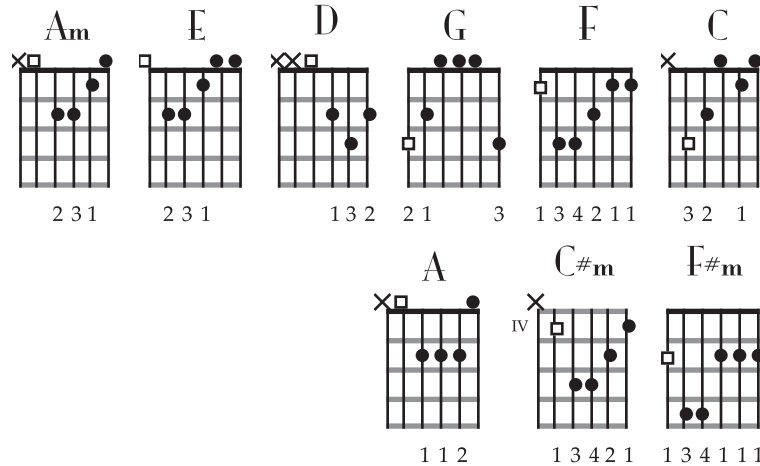

Perfect Day

Lou Reed
Transformer (1972)
Capo I

Am D
Just a perfect day,
G C
Drink Sangria in the park,
F Dm
And then later, when it gets dark,
E
We go home.

Am D
Just a perfect day,
G C
Feed animals in the zoo
F Dm
Then later, a movie, too,
E
And then home.