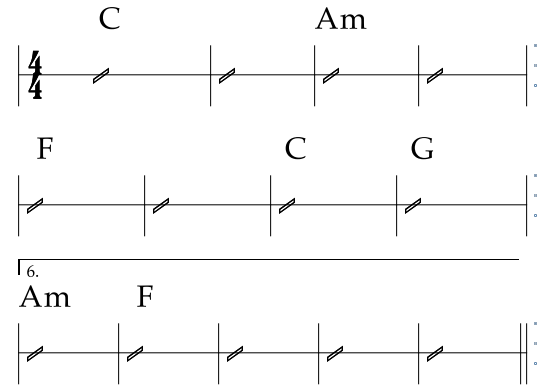

I Will Follow You into the Dark

Death Cab for Cutie
Capo V

C
Love of mine
Am
someday you will die,
F
but I'll be close behind
C G
I'll follow you into the dark

C
No blinding light
Am
or tunnels to gates of white
F
Just our hands clasped so tight
C G
Waiting for the hint of a spark

Am C F C C/B
If heaven and hell decide that they both are satisfied,
Am C G
illuminate the no's on their vacancy signs.
Am C E Am Am/G
If there's no one beside you when your soul embarks
F Fm C
then I'll follow you into the dark.

C
In Catholic school,
Am
as vicious as Roman rule,
F
I got my knuckles bruised
C G
by a lady in black

C
And I held my tongue
Am
as she told me "Son,
F
fear is the heart of love"
C G
So I never went back

C
You and me
Am
have seen everything to see
F
from Bangkok to Calgary,
C G
and the soles of your shoes

C
are all worn down.
Am
The time for sleep is now
F
but it's nothing to cry about
C G
'cause we'll hold each other soon
Am F
in the blackest of rooms

Verse

Chorus

CHORUS

CHORUS