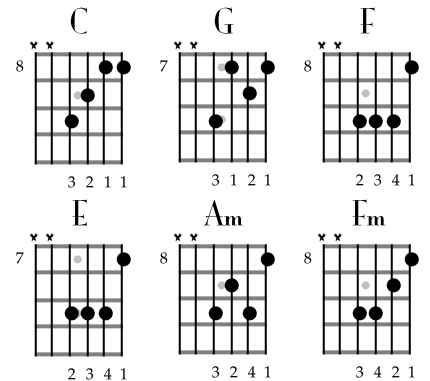

I Will Follow You into the Dark

Death Cab for Cutie
Capo V

C
Love of mine
Am
someday you will die,
F
but I'll be close behind
C G
I'll follow you into the dark

C
No blinding light
Am
or tunnels to gates of white
F
Just our hands clasped so tight
C G
Waiting for the hint of a spark

Am C F C C/B
If heaven and hell decide that they both are satisfied,
Am C G
illuminate the no's on their vacancy signs.
Am C E Am Am/G
If there's no one beside you when your soul embarks
F Fm C
then I'll follow you into the dark.

C
In Catholic school,
Am
as vicious as Roman rule,
F
I got my knuckles bruised
C G
by a lady in black

C
And I held my tongue
Am
as she told me "Son,
F
fear is the heart of love"
C G
So I never went back

C
You and me
Am
have seen everything to see
F
from Bangkok to Calgary,
C G
and the soles of your shoes

C
are all worn down.
Am
The time for sleep is now
F
but it's nothing to cry about
C G
'cause we'll hold each other soon
Am F
in the blackest of rooms

Verse

Chorus

CHORUS

CHORUS