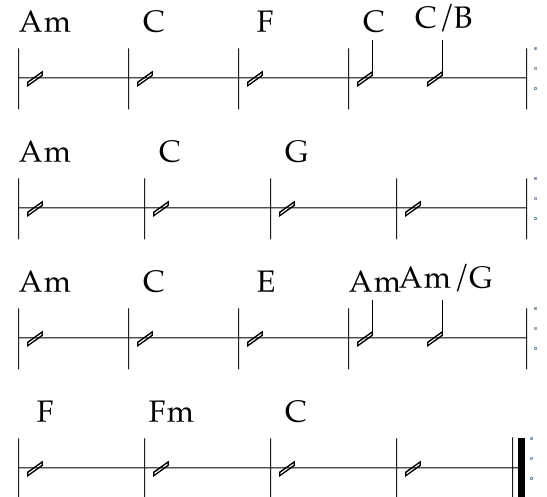

I Will Follow You into the Dark

Death Cab for Cutie
Capo V

C
Love of mine
Am
someday you will die,
F
but I'll be close behind
C G
I'll follow you into the dark

C
No blinding light
Am
or tunnels to gates of white
F
Just our hands clasped so tight
C G
Waiting for the hint of a spark

Am C F C C/B
If heaven and hell decide that they both are satisfied,
Am C G
illuminate the no's on their vacancy signs.
Am C E Am Am/G
If there's no one beside you when your soul embarks
F Fm C
then I'll follow you into the dark.

C
In Catholic school,
Am
as vicious as Roman rule,
F
I got my knuckles bruised
C G
by a lady in black

C
And I held my tongue
Am
as she told me "Son,
F
fear is the heart of love"
C G
So I never went back

C
You and me
Am
have seen everything to see
F
from Bangkok to Calgary,
C G
and the soles of your shoes

C
are all worn down.
Am
The time for sleep is now
F
but it's nothing to cry about
C G
'cause we'll hold each other soon
Am F
in the blackest of rooms

Verse

Chorus

CHORUS

CHORUS