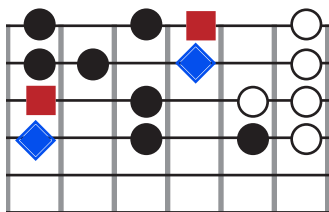

Dadd9 Dadd9/C

C C7 Esus4 E

D major