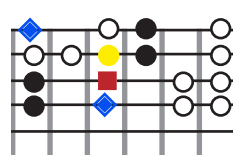

Needle and the Damage Done

Neil Young
Harvest (1972)
No Capo

D D/C
I caught you knocking at my cellar door,
D/B D/Bb
I love you baby can I have some more
C Esus4 E
Oh oh the damage done

D D/C
I hit the city and I lost my van
D/B D/Bb
I watched the needle take another man
C Esus4 E
Gone, gone, the damage done

♩ = 100

D D/C
I sing the song because I love the man
D/B D/Bb
I know that some of you don't understand
C Esus4 E
Milk blood to keep from running out

D D/C
I've seen the needle and the damage done
D/B D/Bb
A little part of it in everyone
C Esus4 E
Every junky's like a setting sun

Dadd9 Dadd9/C

C C7 Esus4 E

D major

VII IX XII

D major

VII IX XII

C major

V VII IX

E7

VII IX XII