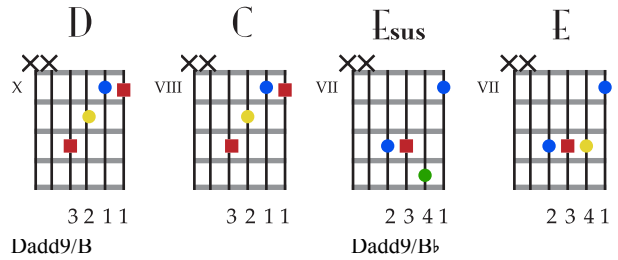

Needle and the Damage Done

Neil Young
Harvest (1972)
No Capo

D D/C
I caught you knocking at my cellar door,
D/B D/Bb
I love you baby can I have some more
C Esus4 E
Oh oh the damage done

D D/C
I hit the city and I lost my van
D/B D/Bb
I watched the needle take another man
C Esus4 E
Gone, gone, the damage done

♩ = 100

D D/C
I sing the song because I love the man
D/B D/Bb
I know that some of you don't understand
C Esus4 E
Milk blood to keep from running out

D D/C
I've seen the needle and the damage done
D/B D/Bb
A little part of it in everyone
C Esus4 E
Every junky's like a setting sun