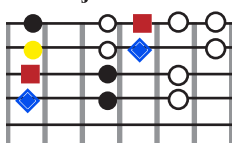

VII IX XII

C major