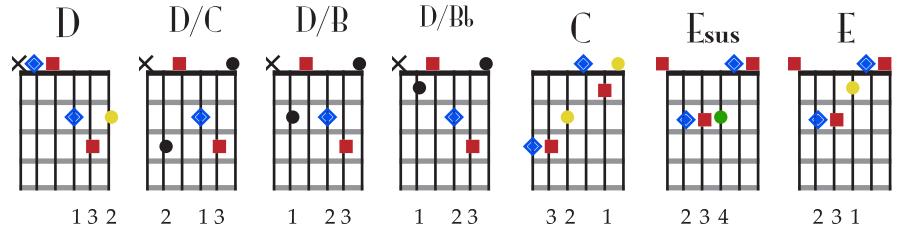

Needle and the Damage Done

Neil Young
Harvest (1972)
No Capo

D D/C
I caught you knocking at my cellar door,
D/B D/Bb
I love you baby can I have some more
C Esus4 E
Oh oh the damage done

D D/C
I hit the city and I lost my van
D/B D/Bb
I watched the needle take another man
C Esus4 E
Gone, gone, the damage done

♩ = 100

D D/C
I sing the song because I love the man
D/B D/Bb
I know that some of you don't understand
C Esus4 E
Milk blood to keep from running out

D D/C
I've seen the needle and the damage done
D/B D/Bb
A little part of it in everyone
C Esus4 E
Every junky's like a setting sun