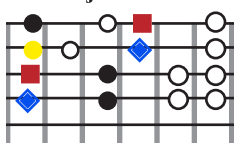

VII IX XII

D major