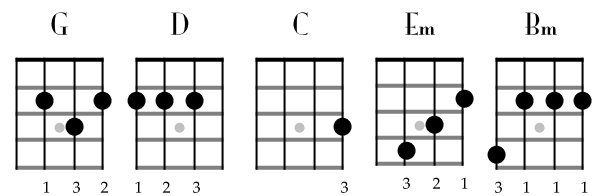

G
She loved her brother I remember back when
G
He was fixin up a '49 Indian
C
He told her "Little sister, gonna ride the wind
G
Up around the moon and back again"
D
He never got farther than Vietnam
C
I was standin' there with her when the telegram come
G Em7 C D
For Lillian.
Em7 C D C G
Now he's lyin' somewhere about a million miles from Meridian

D
She said there's not much hope for a red dirt girl
C
Somewhere out there is a great big world
G
That's where I'm bound
D
And the stars might fall on Alabama
C
But one of these days I'm gonna swing
G
My hammer down

D
Away from this red dirt town
G
I'm gonna make a joyful sound

Em7 C D G
Em7 C D G

♩ = 80

Intro

Verse

Bridge

Red Dirt Girl

G
 She grew up tall and she grew up thin
 G
 Buried that old dog Gideon
 C
 By a crepe myrtle bush at the back of the yard,
 G
 Her daddy turned mean and her mama leaned hard
 D
 Got in trouble with a boy from town
 C
 Figured that she might as well settle down
 G Em7 C D
 So she dug right in
 Em7 C D C G
 Across a red dirt line just a little southeast of Meridian

 Bm
 She tried hard to love him but it never did take
 C
 It was just another way for the heart to break
 G
 So she learned to bend
 Bm
 But one thing they don't tell you about the blues when you got'em
 C
 You keep on falling cause there ain't no bottom
 G
 There ain't no end
 D G
 At least not for Lillian