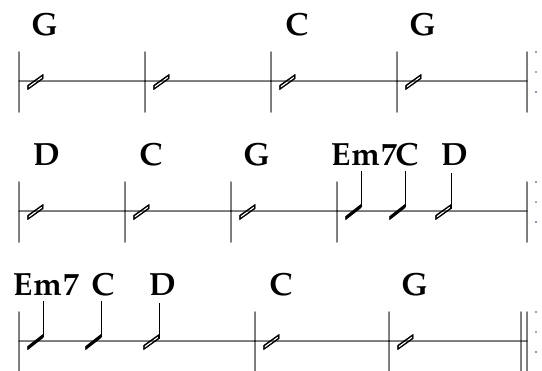

D
She said there's not much hope for a red dirt girl
C
Somewhere out there is a great big world
G
That's where I'm bound
D
And the stars might fall on Alabama
C
But one of these days I'm gonna swing
G
My hammer down

D
Away from this red dirt town
G
I'm gonna make a joyful sound

Em7 C D G
Em7 C D G

♩ = 80

Intro

Verse

Bridge

Red Dirt Girl

G
 She grew up tall and she grew up thin
 G
 Buried that old dog Gideon
 C
 By a crepe myrtle bush at the back of the yard,
 G
 Her daddy turned mean and her mama leaned hard
 D
 Got in trouble with a boy from town
 C
 Figured that she might as well settle down
 G Em7 C D
 So she dug right in
 Em7 C D C G
 Across a red dirt line just a little southeast of Meridian

 Bm
 She tried hard to love him but it never did take
 C
 It was just another way for the heart to break
 G
 So she learned to bend
 Bm
 But one thing they don't tell you about the blues when you got'em
 C
 You keep on falling cause there ain't no bottom
 G
 There ain't no end
 D G
 At least not for Lillian