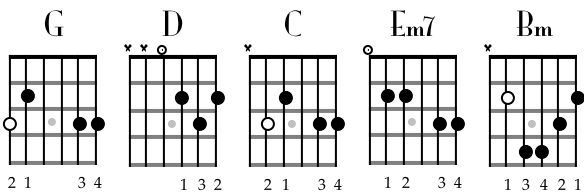

Red Dirt Girl

Emmylou Harris
Red Dirt Girl (2000)
Originally in F#

G
Me and my best friend Lillian
And her blue tick hound dog Gideon,
C
Sittin on the front porch cooling in the shade
G
Singin every song the radio played
D
Waitin for the Alabama sun to go down
C
Two red dirt girls in a red dirt town
G Em7 C D
Me and Lillian
Em7 C D C G
Just across the line and a little southeast of Meridian

G
She loved her brother I remember back when
G
He was fixin up a '49 Indian
C
He told her "Little sister, gonna ride the wind
G
Up around the moon and back again"
D
He never got farther than Vietnam
C
I was standin' there with her when the telegram come
G Em7 C D
For Lillian.
Em7 C D C G
Now he's lyin' somewhere about a million miles from Meridian

D
Away from this red dirt town
G
I'm gonna make a joyful sound

Em7 C D G
Em7 C D G

♩ = 80

Intro

Verse

Bridge

Red Dirt Girl

G
 She grew up tall and she grew up thin
 G
 Buried that old dog Gideon
 C
 By a crepe myrtle bush at the back of the yard,
 G
 Her daddy turned mean and her mama leaned hard
 D
 Got in trouble with a boy from town
 C
 Figured that she might as well settle down
 G Em7 C D
 So she dug right in
 Em7 C D C G
 Across a red dirt line just a little southeast of Meridian

 D
 Now the stars still fall on Alabama
 C
 Tonight she finally laid
 G
 That hammer down
 D
 Without a sound
 G
 In the red dirt ground