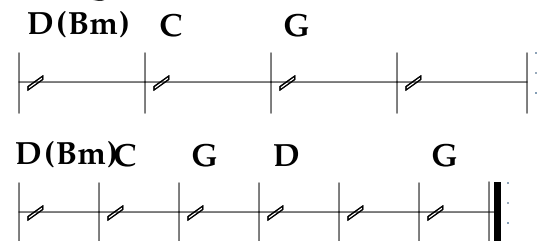

D
Away from this red dirt town
G
I'm gonna make a joyful sound

Em7 C D G
Em7 C D G

♩ = 80

Intro

Verse

Bridge

Red Dirt Girl

G
 She grew up tall and she grew up thin
 G
 Buried that old dog Gideon
 C
 By a crepe myrtle bush at the back of the yard,
 G
 Her daddy turned mean and her mama leaned hard
 D
 Got in trouble with a boy from town
 C
 Figured that she might as well settle down
 G Em7 C D
 So she dug right in
 Em7 C D C G
 Across a red dirt line just a little southeast of Meridian

 Bm
 She tried hard to love him but it never did take
 C
 It was just another way for the heart to break
 G
 So she learned to bend
 Bm
 But one thing they don't tell you about the blues when you got'em
 C
 You keep on falling cause there ain't no bottom
 G
 There ain't no end
 D G
 At least not for Lillian