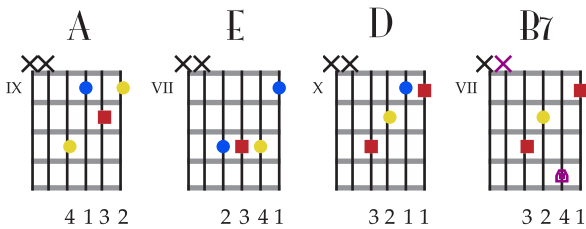

That'll be the Day

Buddy Holly
That'll Be the Day (1958)
No Capo

D
That'll be the day when you say good-bye
A
Yes, that'll be the day when you make me cry
D
Oh, you say you're gonna leave you know it's a lie
A E A
'Cause that'll be the day when I die

CHORUS

D A
When cupid shot his dart he shot it at your heart
D A
So, if we ever part and I leave you
D A
You say you told me and you told me boldly
B7 E
That someday, well, I'll be through

CHORUS

♩ = 126

Chorus
D A

D A E A

Verse
D A D A

D A B7 E