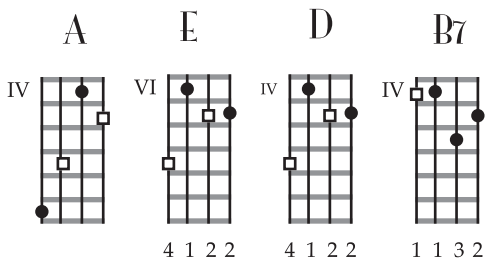

That'll be the Day

Buddy Holly
That'll Be the Day (1958)
No Capo

D
That'll be the day when you say good-bye
A
Yes, that'll be the day when you make me cry
D
Oh, you say you're gonna leave you know it's a lie
A E A
'Cause that'll be the day when I die

CHORUS

D A
When cupid shot his dart he shot it at your heart
D A
So, if we ever part and I leave you
D A
You say you told me and you told me boldly
B7 E
That someday, well, I'll be through

CHORUS

♩ = 126

Chorus
D A
D A E A
Verse
D A D A
D A B7 E