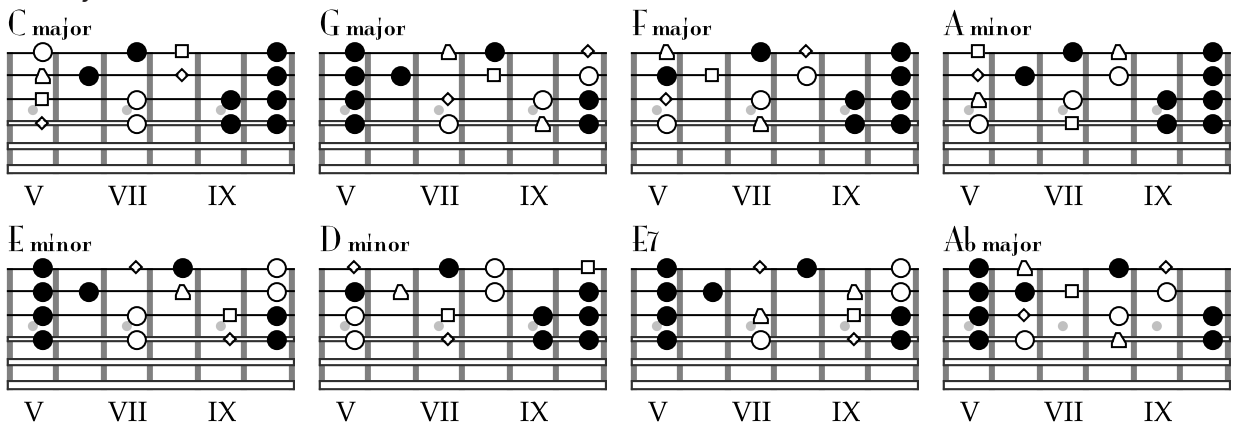

What a Wonderful World

George David Weiss and Bob Thiele
What a Wonderful World, Louis Armstrong (1967)
Capo V

C Em F Em
I see trees of green, red roses too
Dm C E Am
I see them bloom, for me and you,
Ab G C G
And I think to myself, what a wonderful world.

C Em F Em
I see skies of blue and clouds of white,
Dm C E Am
The bright blessed day, the dark sacred night,
Ab G C G
And I think to myself, what a wonderful world

G C
The colors of the rainbow, so pretty in the sky
G C
Are also on the faces of people goin' by
Am G Am G
I see friends shaking hands, saying, "How do you do?"
Am Em Dm G
They're really saying, "I love you."

C Em F Em
I hear babies cry, I watch them grow
Dm C E Am
They'll learn much more than I'll ever know,
Ab G C G
And I think to myself, what a wonderful world

$\text{♩} = 69$

Verse

Bridge