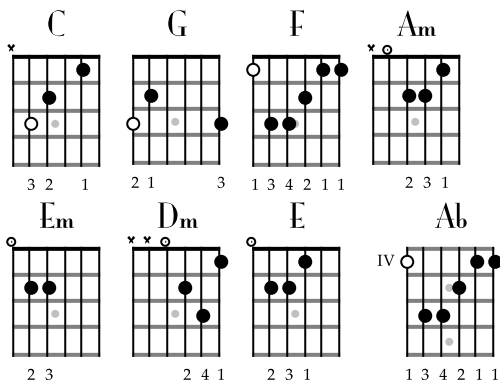

# What a Wonderful World

George David Weiss and Bob Thiele  
 What a Wonderful World, Louis Armstrong (1967)  
 Capo V

C Em F Em  
 I see trees of green, red roses too  
 Dm C E Am  
 I see them bloom, for me and you,  
 Ab G C G  
 And I think to myself, what a wonderful world.

C Em F Em  
 I see skies of blue and clouds of white,  
 Dm C E Am  
 The bright blessed day, the dark sacred night,  
 Ab G C G  
 And I think to myself, what a wonderful world

G C  
 The colors of the rainbow, so pretty in the sky  
 G C  
 Are also on the faces of people goin' by  
 Am G Am G  
 I see friends shaking hands, saying, "How do you do?"  
 Am Em Dm G  
 They're really saying, "I love you."

# What a Wonderful World

**Verse**

C Em F Em Dm C E Am

TAB: 0-2 | 1-1-3 | 5-5-5-3 | 1-1-1-0 | 3-3-3-1-1-1

5 Ab G C G

TAB: 1-1-1-1 | 1-1-0-1-3 | 0 | 1

**Bridge**

9 G C G C

TAB: 3-3-3-3-3 | 1-0-0-3-0-1 | 3-3-3-3-3 | 1-0-0-3-0-0-3

13 Am G Am G Am Em Dm G

TAB: 5-5-5-3-0-3 | 5-5-5-5-3-0-3 | 5-5-5-3-0 | 1-0-3

**Uke Chords**

C G F Am

Em Dm E Ab

**Alternate Voicings**

C G F Am