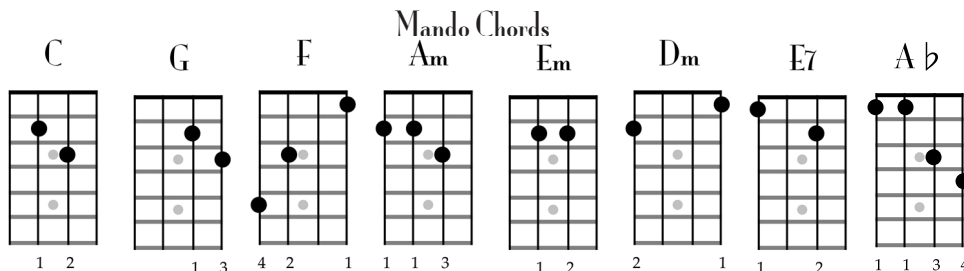

What a Wonderful World

George David Weiss and Bob Thiele
What a Wonderful World, Louis Armstrong (1967)
Capo V

C Em F Em
I see trees of green, red roses too
Dm C E Am
I see them bloom, for me and you,
Ab G C G
And I think to myself, what a wonderful world.

C Em F Em
I see skies of blue and clouds of white,
Dm C E Am
The bright blessed day, the dark sacred night,
Ab G C G
And I think to myself, what a wonderful world

G C
The colors of the rainbow, so pretty in the sky
G C
Are also on the faces of people goin' by
Am G Am G
I see friends shaking hands, saying, "How do you do?"
Am Em Dm G
They're really saying, "I love you."

C Em F Em
I hear babies cry, I watch them grow
Dm C E Am
They'll learn much more than I'll ever know,
Ab G C G
And I think to myself, what a wonderful world

$\text{♩} = 69$

Verse

Bridge